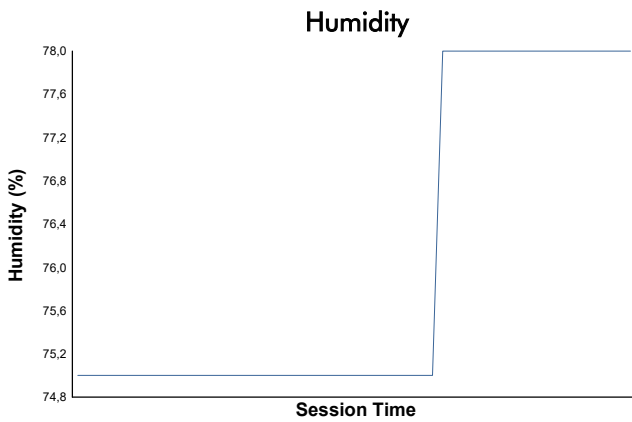

10-Colmore YTCC Spa Summer Classic Race 3

Weather Report

Track Status: **DRY**