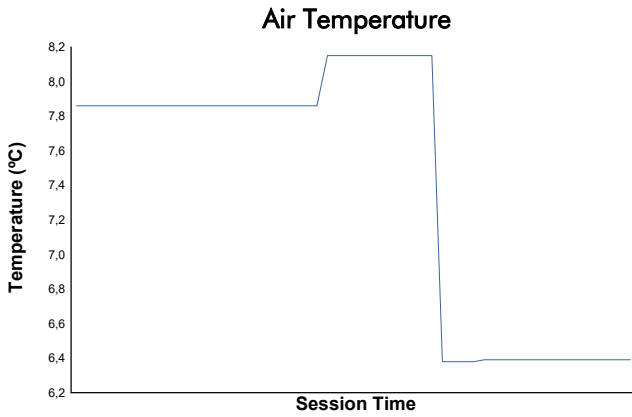

10-Colmore YTCC Spa Summer Classic Race 3

Weather Report

Track Status: **DRY**