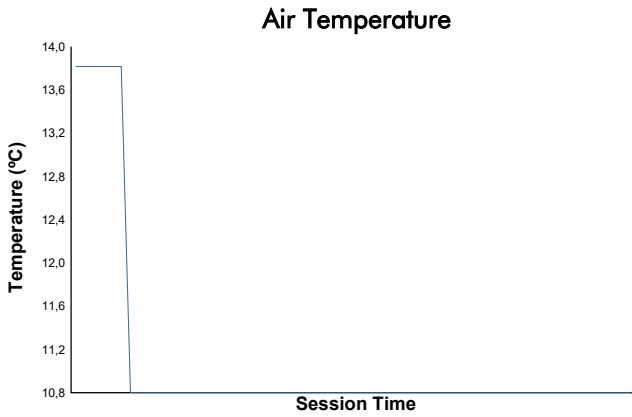

10-Colmore YTCC Spa Summer Classic Qualifying

Weather Report

Track Status: **DRY**