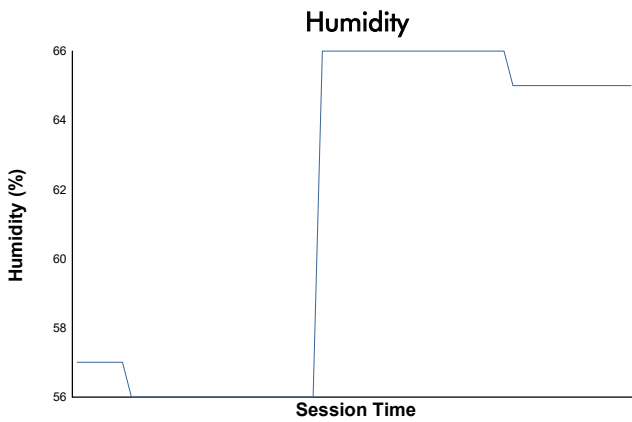

10-Colmore YTCC Spa Summer Classic Qualifying

Weather Report

Track Status: **DRY**