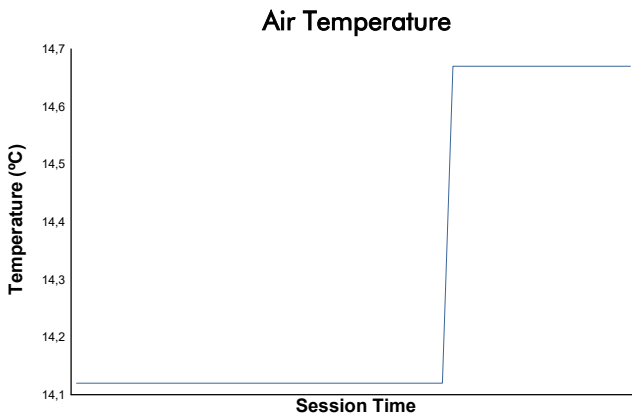

9-Tourenwagen Legendes

Spa Summer Classic

Race 1

Weather Report

Track Status: **DRY**