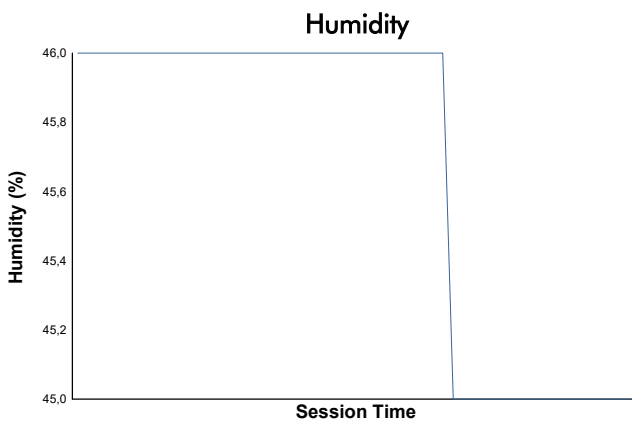

9-Tourenwagen Legendes

Spa Summer Classic

Race 1

Weather Report

Track Status: **DRY**