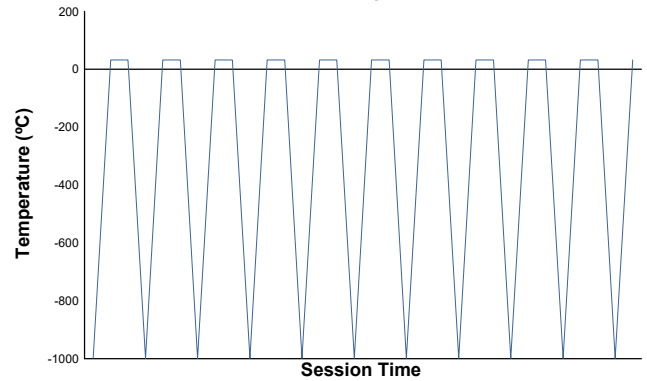

8-KAMPF DER ZWERGE

Spa Summer Classic
Qualifying 2

Weather Report

Air Temperature

Track Temperature

Humidity

Pressure

Wind Speed