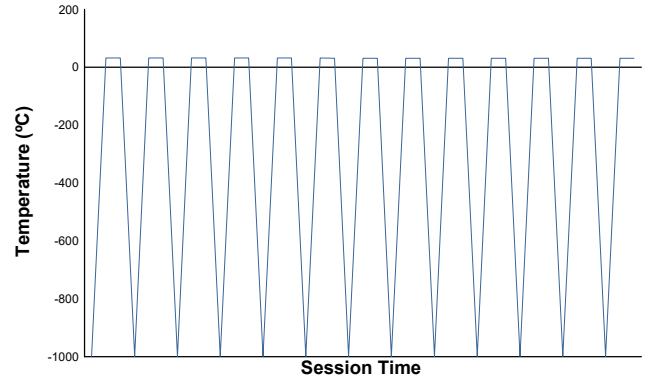

7-ETCC Seventies Revival by 1300ETC

Spa Summer Classic
Qualifying 2

Weather Report

Air Temperature

Track Temperature

Humidity

Pressure

Wind Speed