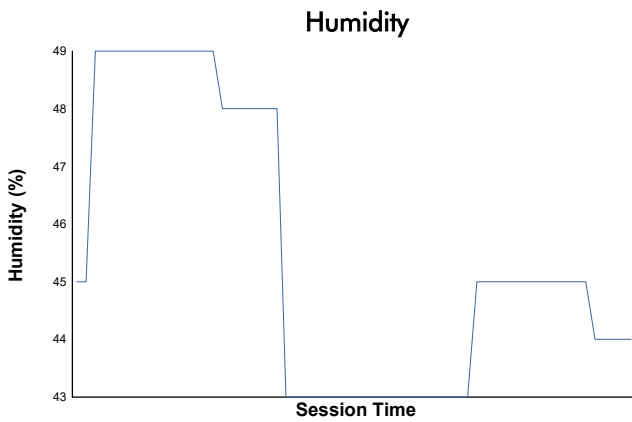

5&6-HISTORIC CHAMPIONSHIP 65 & 81

Spa Summer Classic

Race - 81

Weather Report

Track Status: **DRY**