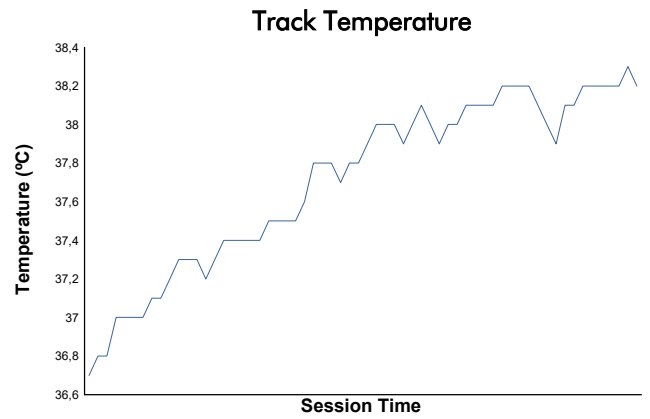

5&6-HISTORIC CHAMPIONSHIP 65 & 81

Spa Summer Classic

Race - 81

Weather Report

Track Status: **DRY**