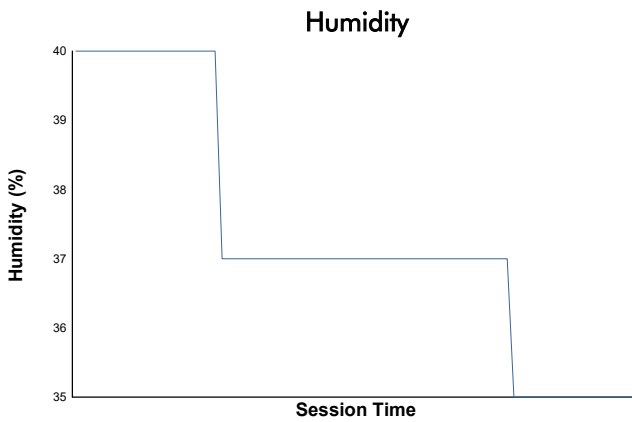

1-SPA 3 HOURS

Spa Summer Classic Qualifying

Weather Report

Track Status: **DRY**