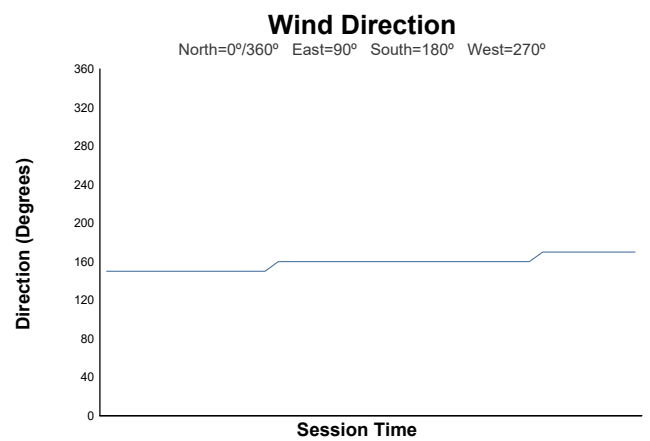

**8-Ferdinand Cup
SUPERSPA
Race 2
Weather Report**

Track Status: **DRY**