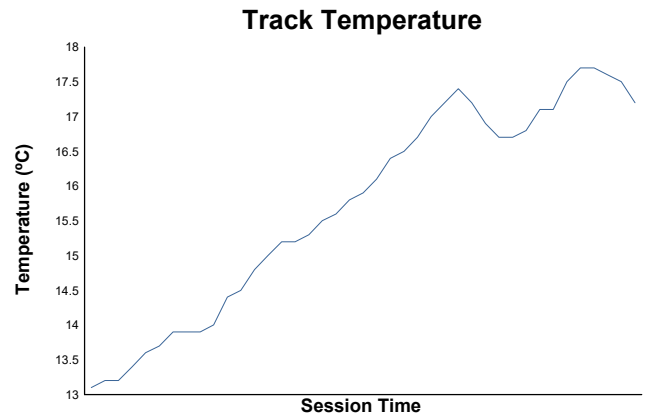

**8-Ferdinand Cup
SUPERSPA
Race 2
Weather Report**

Track Status: **DRY**