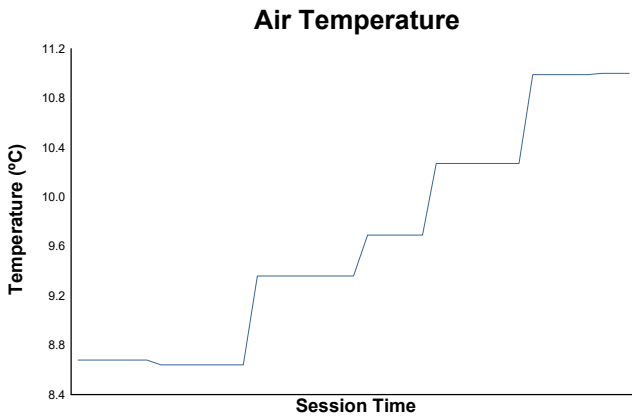

**8-Ferdinand Cup
SUPERSPA
Race 2
Weather Report**

Track Status: **DRY**