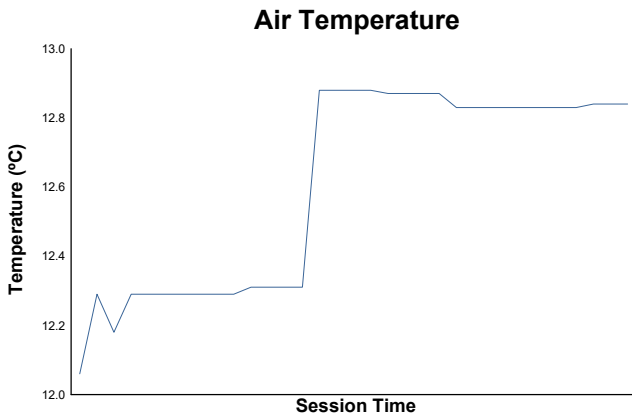

**8-Ferdinand Cup
SUPERSPA
Race 1
Weather Report**

Track Status: **DRY**