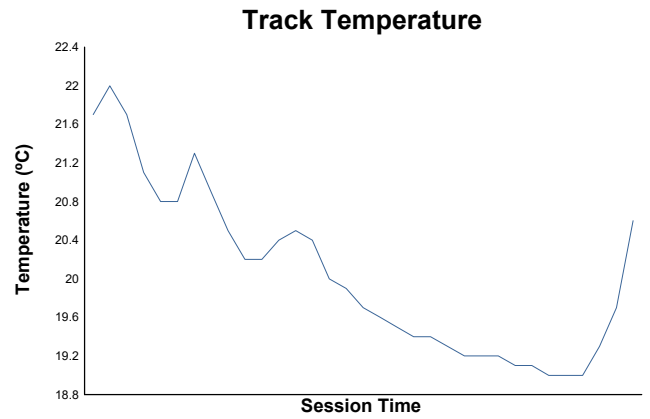

**8-Ferdinand Cup
SUPERSPA
Race 1
Weather Report**

Track Status: **DRY**