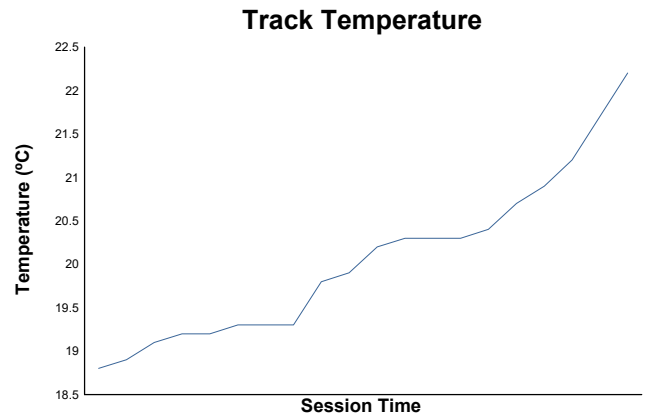

**8-Ferdinand Cup  
SUPERSPA  
Qualifying  
Weather Report**

Track Status: **DRY**