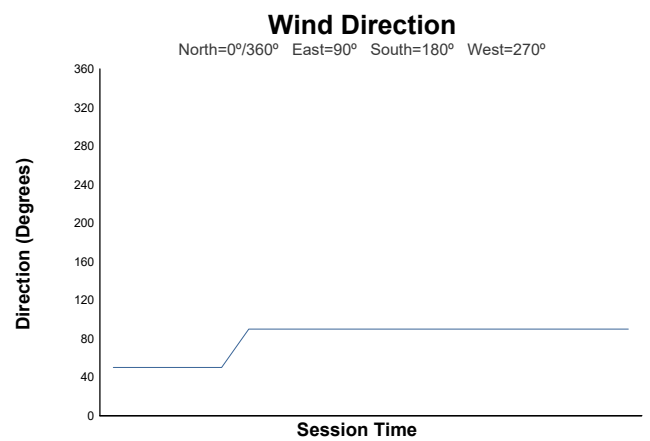

**8-Ferdinand Cup  
SUPERSPA  
Qualifying  
Weather Report**

Track Status: **DRY**