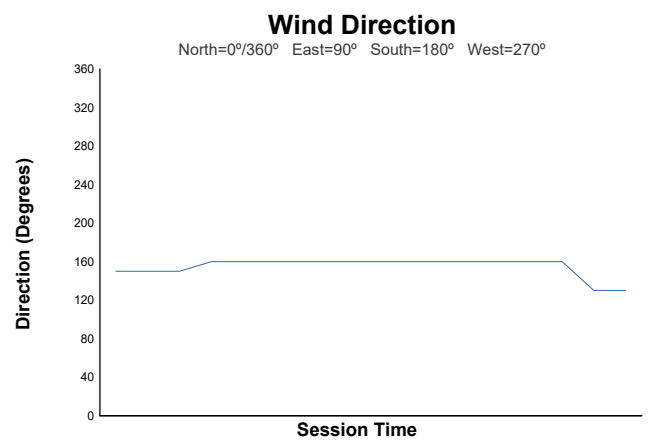

6-Formula Ford 1600 6-Formula Ford 1600 Race 1 Weather Report

Amended

Track Status: **DRY**