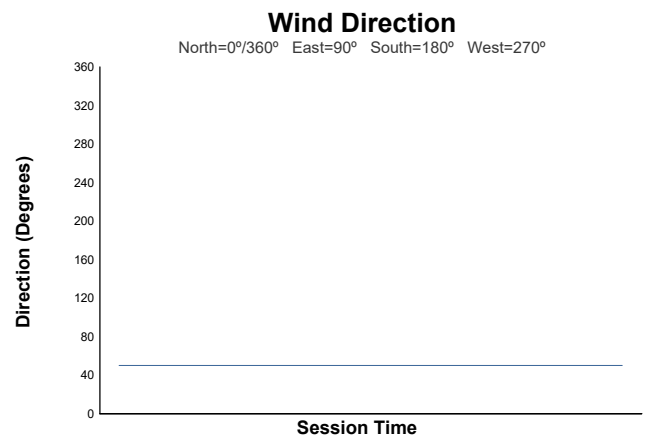

6-Formula Ford 1600 SUPERSPA Qualifying Weather Report

Track Status: **DRY**