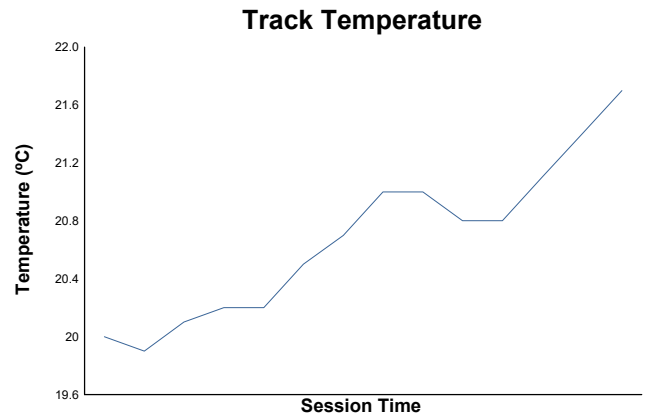

6-Formula Ford 1600 SUPERSPA Qualifying Weather Report

Track Status: **DRY**