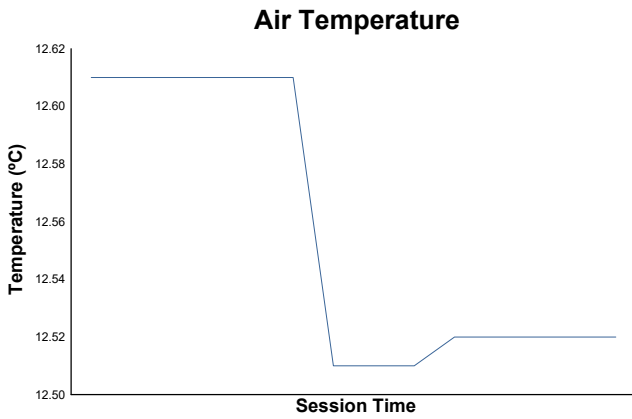

6-Formula Ford 1600 SUPERSPA Qualifying Weather Report

Track Status: **DRY**