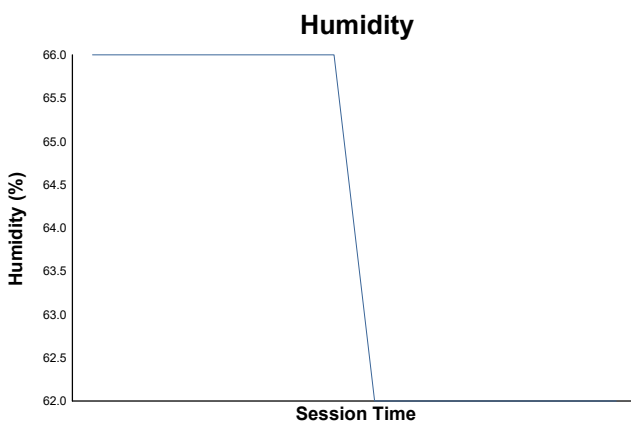

1-ADAC Graf Berghe von Trips Pokal

SUPERSPA

Race 2

Weather Report

Track Status: **DRY**