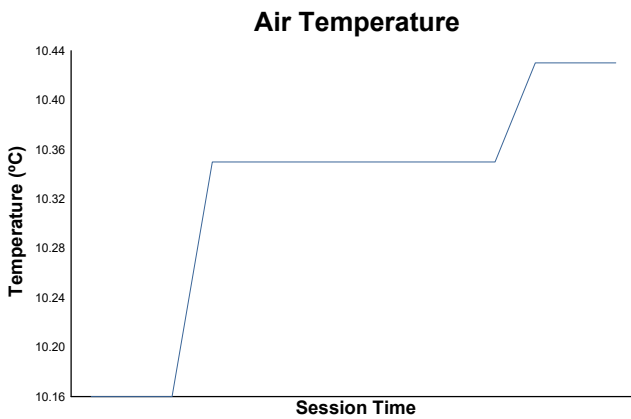

1-ADAC Graf Berghe von Trips Pokal

SUPERSPA

Race 2

Weather Report

Track Status: **DRY**