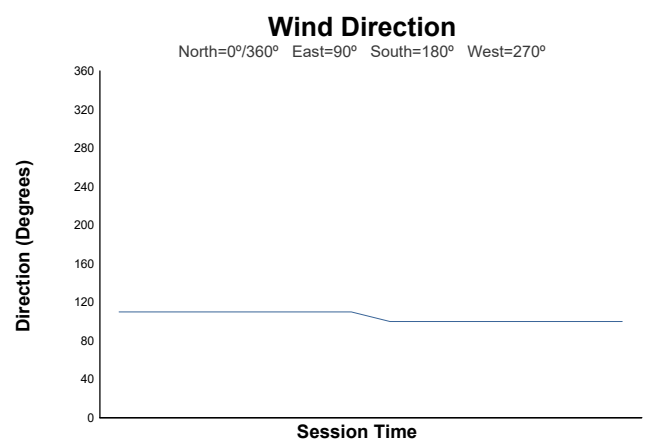

1-ADAC Graf Berghe von Trips Pokal

SUPERSPA

Race 2

Weather Report

Track Status: **DRY**