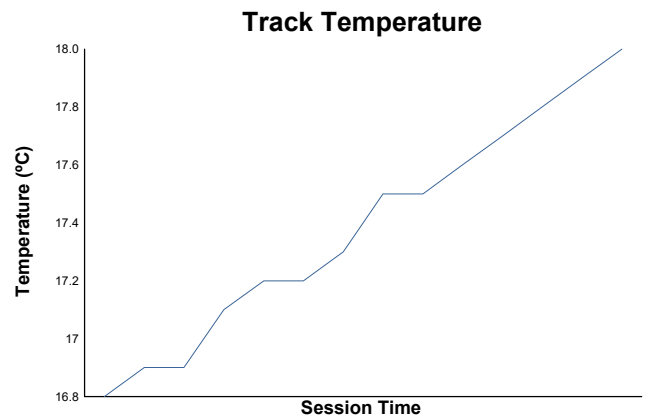

1-ADAC Graf Berghe von Trips Pokal

SUPERSPA

Race 2

Weather Report

Track Status: **DRY**