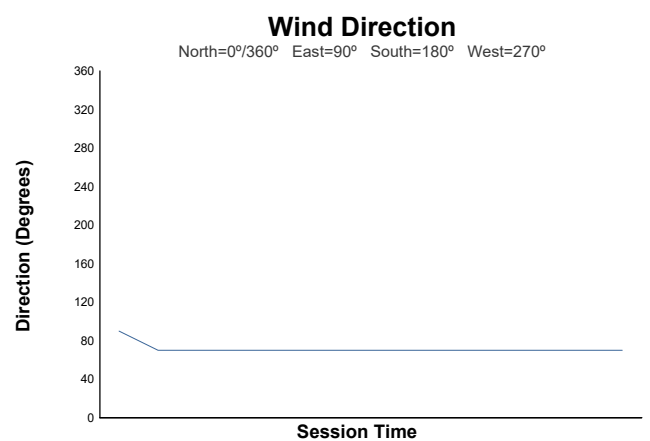

1-ADAC Graf Berghe von Trips Pokal

SUPERSPA

Qualifying 2

Weather Report

Track Status: **DRY**