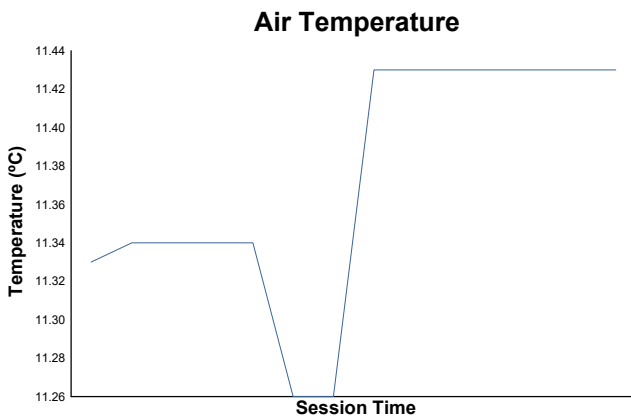

1-ADAC Graf Berghe von Trips Pokal

SUPERSPA

Qualifying 2

Weather Report

Track Status: **DRY**