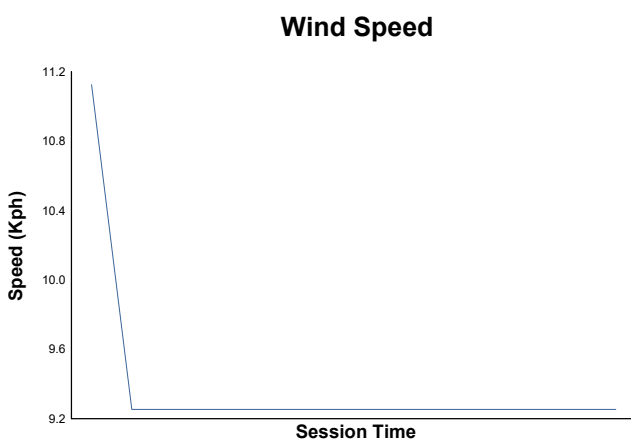

1-ADAC Graf Berghe von Trips Pokal

SUPERSPA

Qualifying 2

Weather Report

Track Status: **DRY**