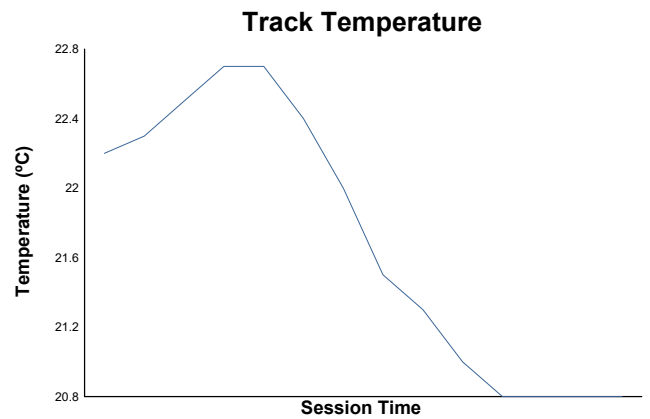

1-ADAC Graf Berghe von Trips Pokal

SUPERSPA

Qualifying 2

Weather Report

Track Status: **DRY**