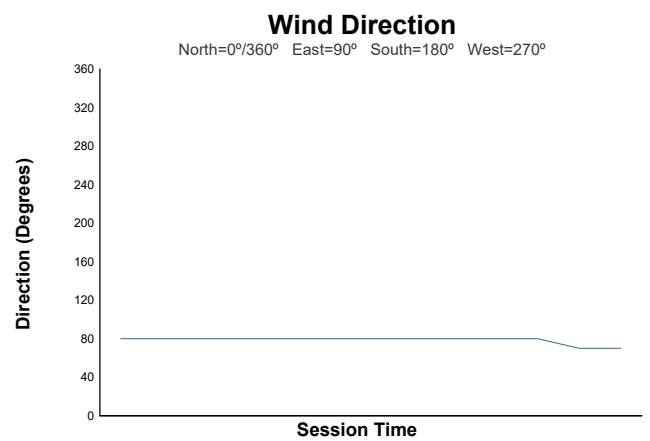

**1-ADAC Graf Berghe von Trips Pokal
SUPERSPA
Qualifying 1
Weather Report**

Track Status: **DRY**