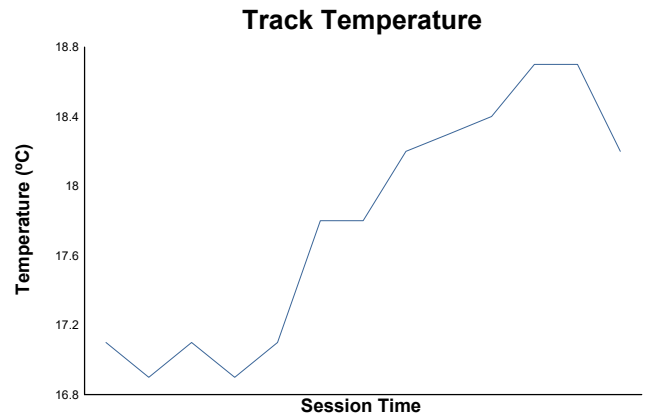

**1-ADAC Graf Berghe von Trips Pokal
SUPERSPA
Qualifying 1
Weather Report**

Track Status: **DRY**