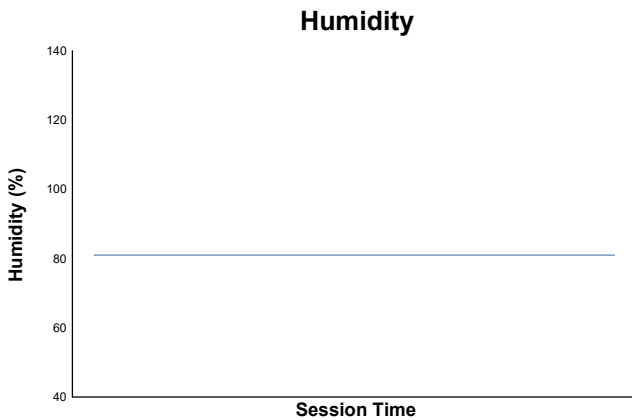

**1-ADAC Graf Berghe von Trips Pokal
SUPERSPA
Qualifying 1
Weather Report**

Track Status: **DRY**