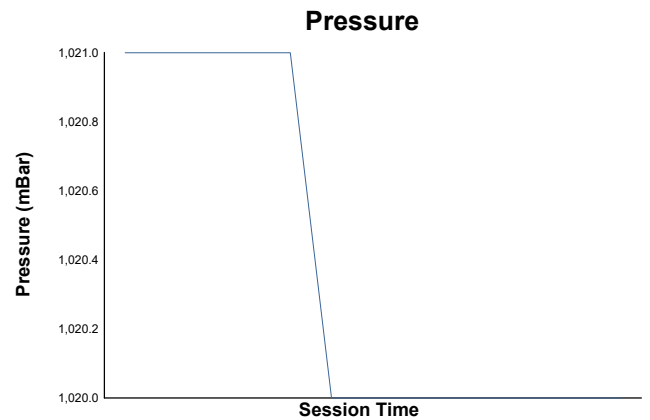

**1-ADAC Graf Berghe von Trips Pokal
SUPERSPA
Qualifying 1
Weather Report**

Track Status: **DRY**