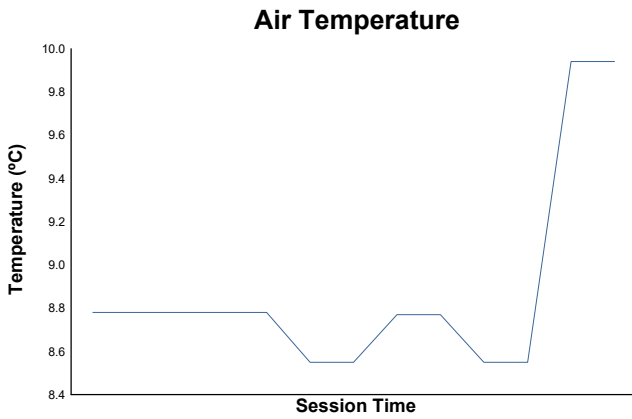

**1-ADAC Graf Berghe von Trips Pokal
SUPERSPA
Qualifying 1
Weather Report**

Track Status: **DRY**