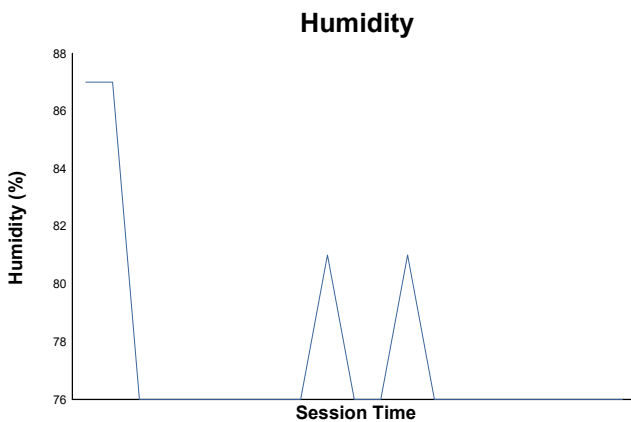

HISTORIC CHAMPIONSHIP '65

Spa Summer Classic
Race 1

Weather Report

Track Status: **DRY**