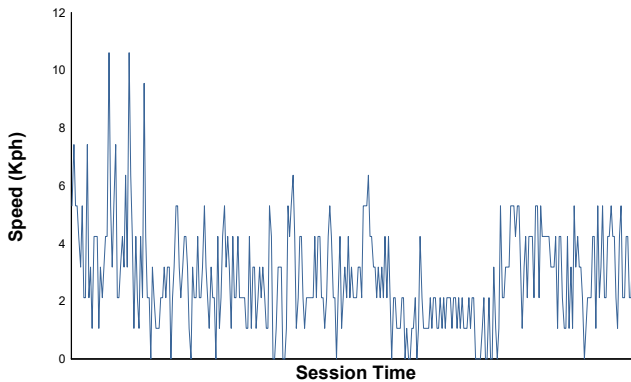

Spa Six Hours Endurance Spa Six Hours Race

Weather Report

Air Temperature

Track Temperature

Humidity

Pressure

Wind Speed

Wind Direction