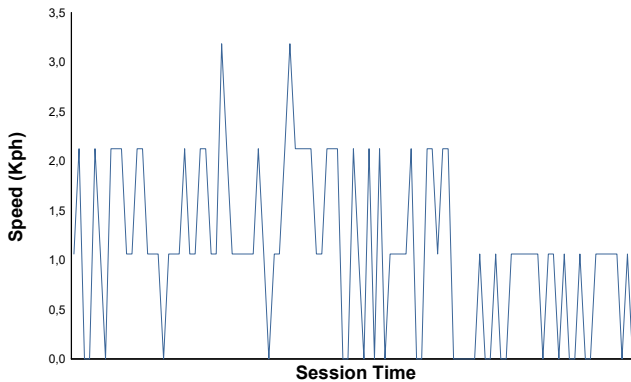

SPA SIX HOURS 1-Spa Six Hours Endurance Qualifying Weather Report

Air Temperature

Track Temperature

Humidity

Pressure

Wind Speed

Wind Direction

Track Status: **DRY**