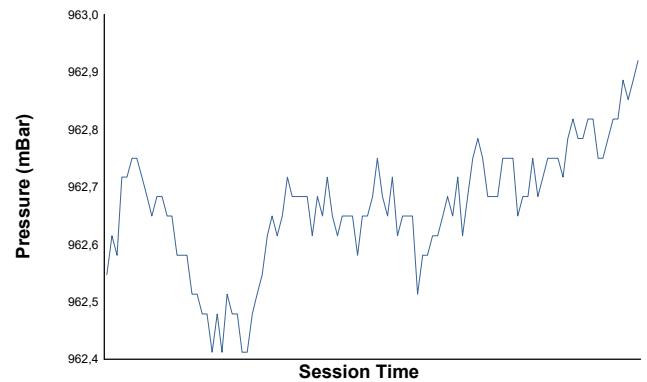

SPA SIX HOURS 1-Spa Six Hours Endurance Qualifying Weather Report

Air Temperature

Track Temperature

Humidity

Pressure

Wind Speed

Wind Direction

Track Status: **DRY**