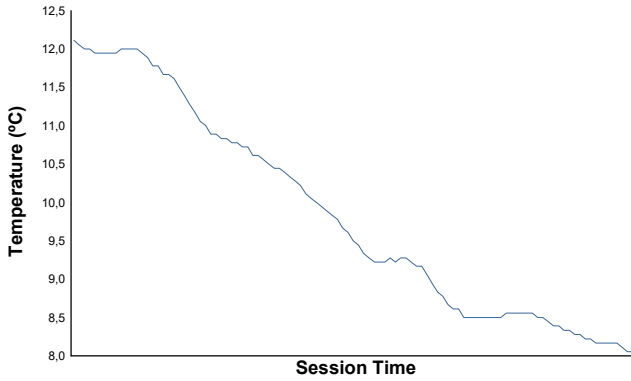

SPA SIX HOURS 1-Spa Six Hours Endurance Qualifying Weather Report

Air Temperature

Track Temperature

Humidity

Pressure

Wind Speed

Wind Direction

Track Status: **DRY**