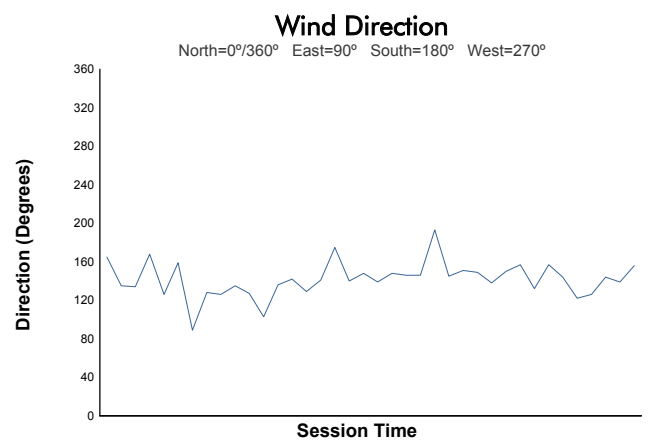

Tourenwagen CLASSICS

SPA SUMMER CLASSIC Tourenwagen-Classics Race

Weather Report

Track Status: **DRY**