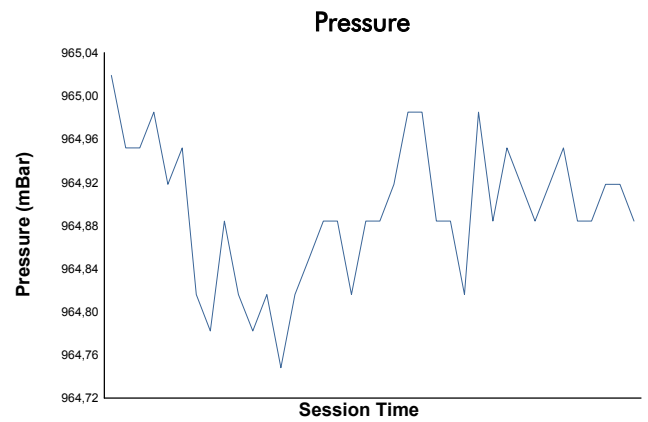

Tourenwagen CLASSICS

SPA SUMMER CLASSIC Tourenwagen-Classics Race

Weather Report

Track Status: **DRY**