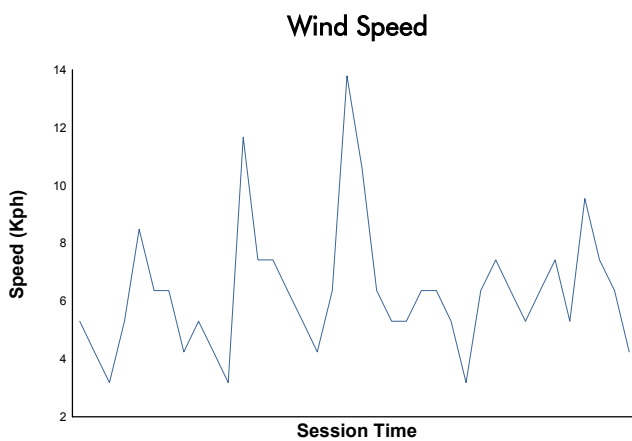

Tourenwagen CLASSICS

SPA SUMMER CLASSIC Tourenwagen-Classics Race

Weather Report

Track Status: **DRY**