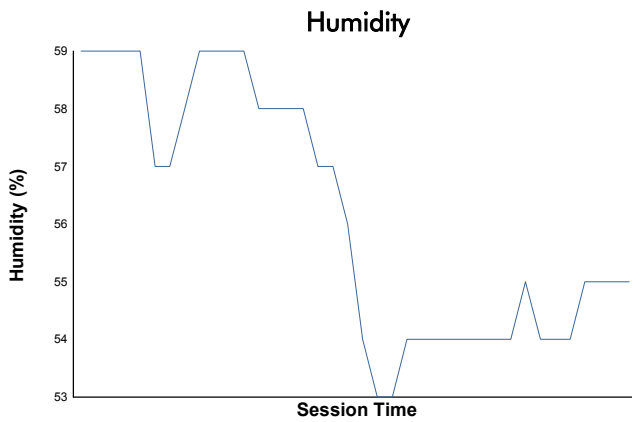

Tourenwagen CLASSICS

SPA SUMMER CLASSIC Tourenwagen-Classics Race

Weather Report

Track Status: **DRY**