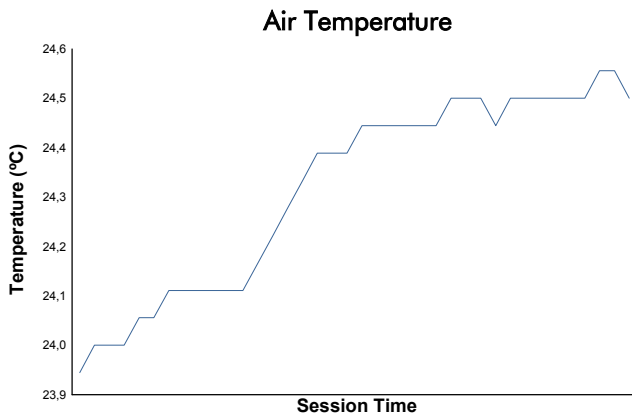

Tourenwagen CLASSICS

SPA SUMMER CLASSIC Tourenwagen-Classics Race

Weather Report

Track Status: **DRY**