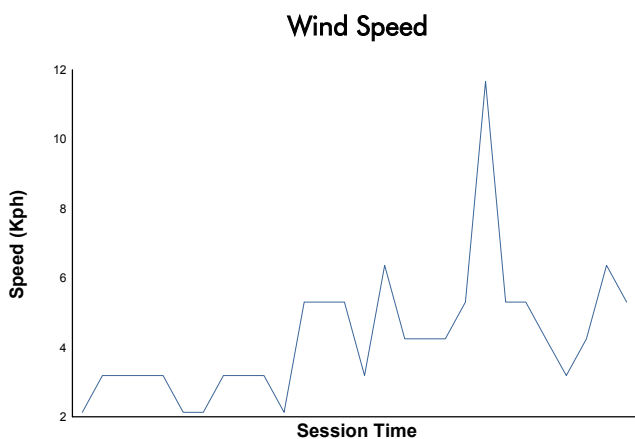

SPA SUMMER CLASSIC

Dunlop Gentle Drivers '65

Race 1

Weather Report

Track Status: **DRY**