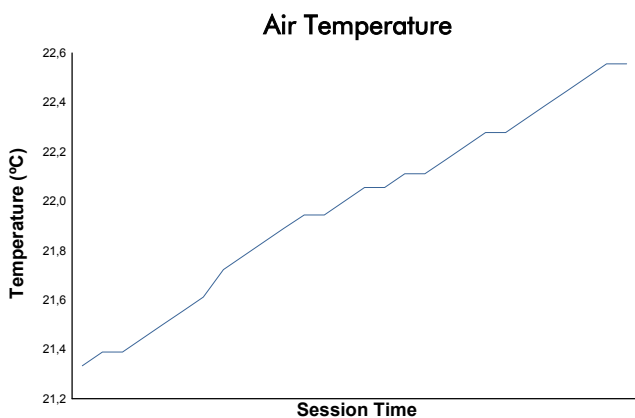

SPA SUMMER CLASSIC

Dunlop Gentle Drivers '65

Race 1

Weather Report

Track Status: **DRY**