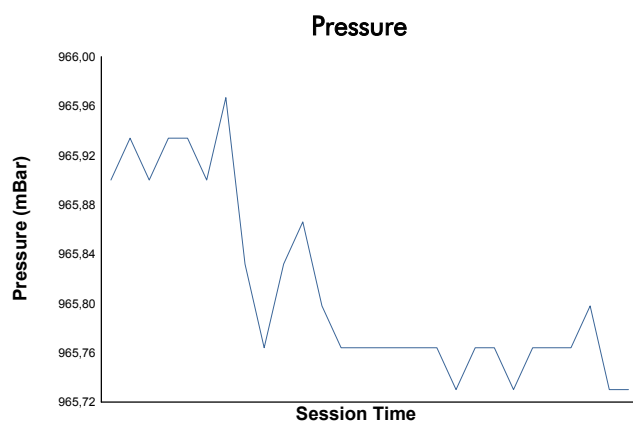

SPA SUMMER CLASSIC

Dunlop Gentle Drivers '65

Race 1

Weather Report

Track Status: **DRY**