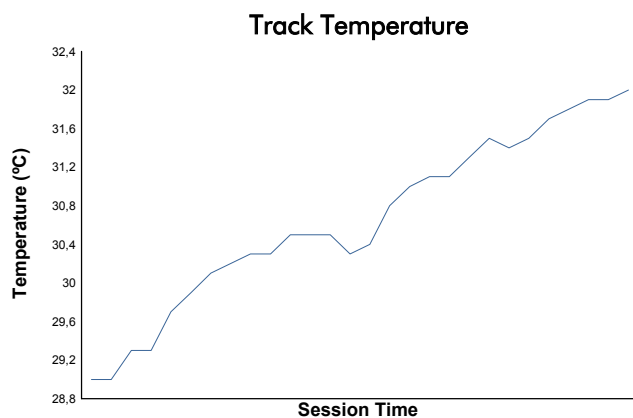

SPA SUMMER CLASSIC

Dunlop Gentle Drivers '65

Race 1

Weather Report

Track Status: **DRY**