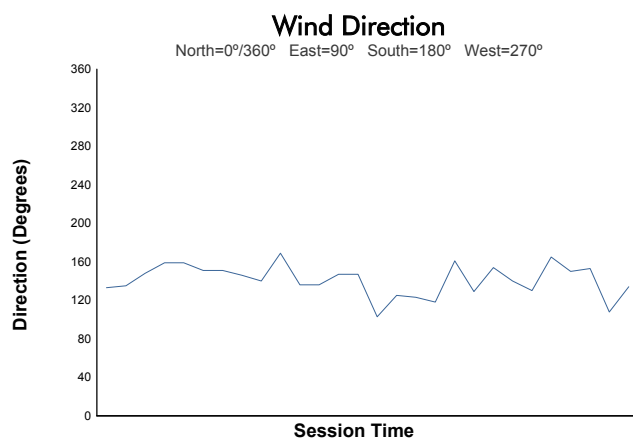

SPA SUMMER CLASSIC

Dunlop Gentle Drivers '65

Race 1

Weather Report

Track Status: **DRY**