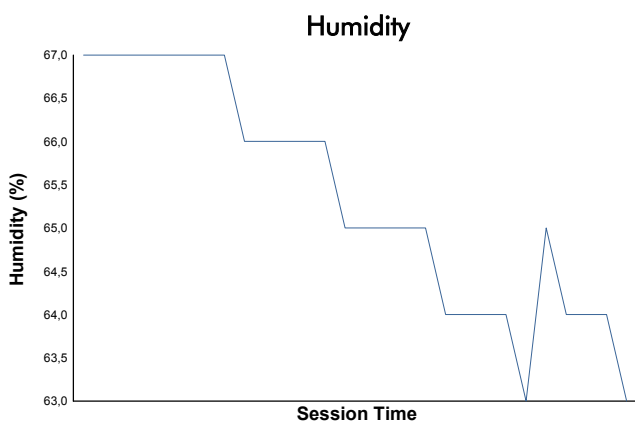

SPA SUMMER CLASSIC

Dunlop Gentle Drivers '65

Race 1

Weather Report

Track Status: **DRY**