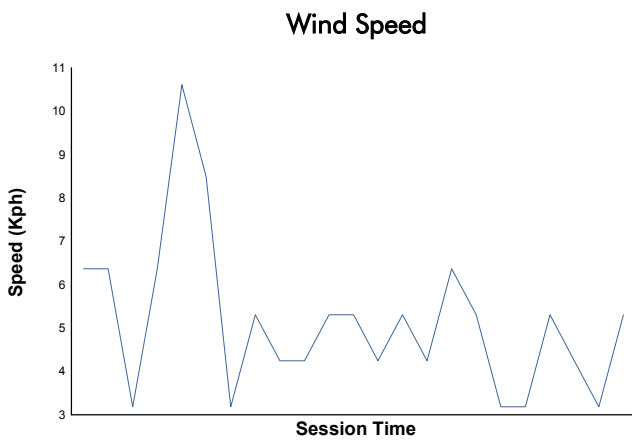

SPA SUMMER CLASSIC

Dunlop Gentle Drivers '65

Qualifying 1

Weather Report

Track Status: **DRY**