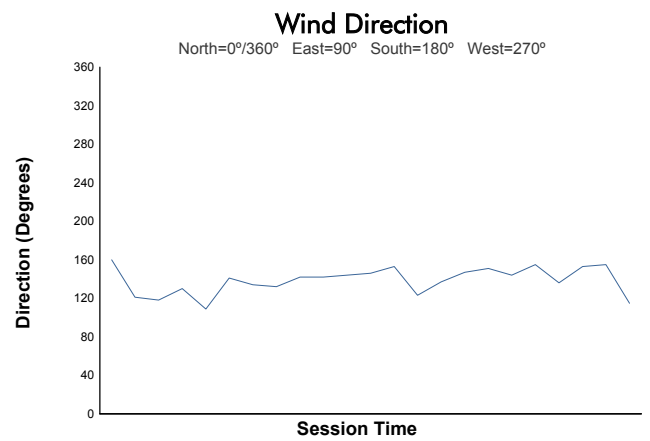

SPA SUMMER CLASSIC

Dunlop Gentle Drivers '65

Qualifying 1

Weather Report

Track Status: **DRY**