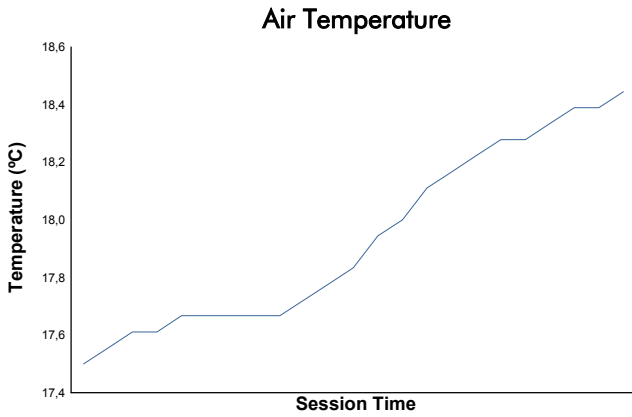

SPA SUMMER CLASSIC

Dunlop Gentle Drivers '65

Qualifying 1

Weather Report

Track Status: **DRY**