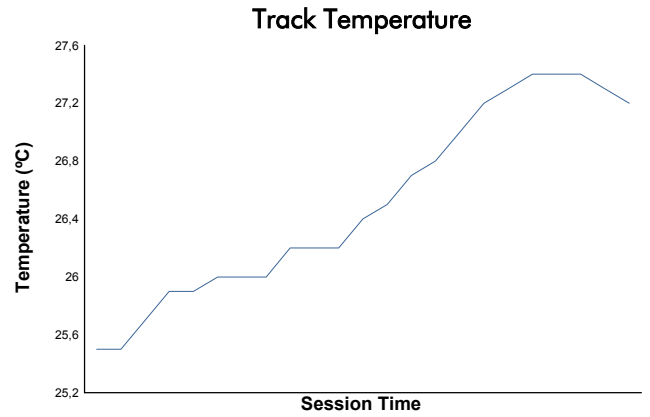

SPA SUMMER CLASSIC

Dunlop Gentle Drivers '65

Qualifying 1

Weather Report

Track Status: **DRY**