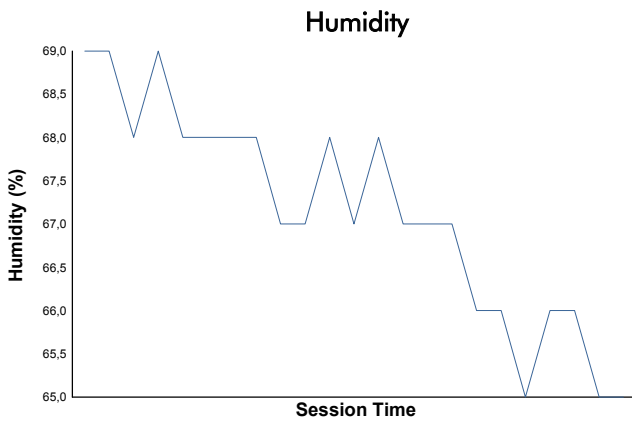

SPA SUMMER CLASSIC

Dunlop Gentle Drivers '65

Qualifying 1

Weather Report

Track Status: **DRY**