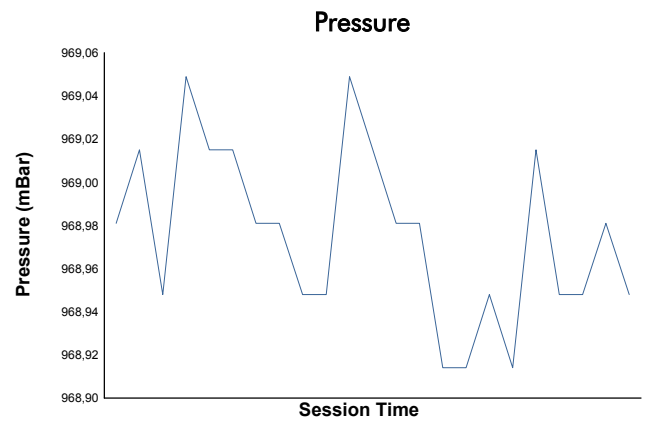

SPA SUMMER CLASSIC

Dunlop Gentle Drivers '65

Qualifying 1

Weather Report

Track Status: **DRY**