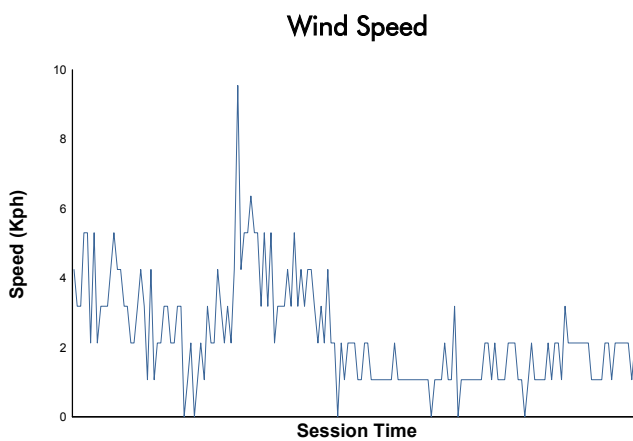

SPA SUMMER CLASSIC

Spa 3 Hours Race

Weather Report

Track Status: **DRY**