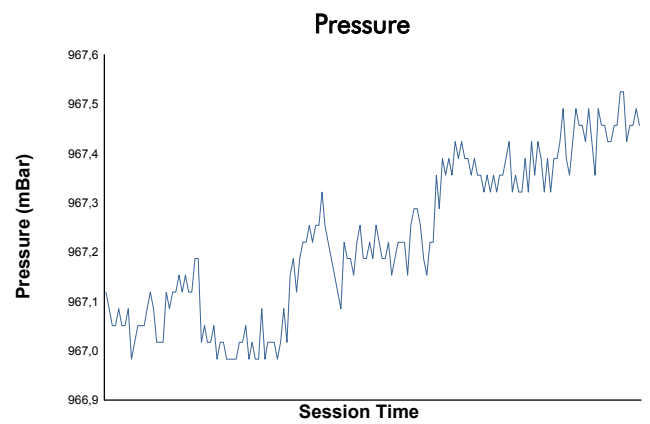

SPA SUMMER CLASSIC

Spa 3 Hours Race

Weather Report

Track Status: **DRY**