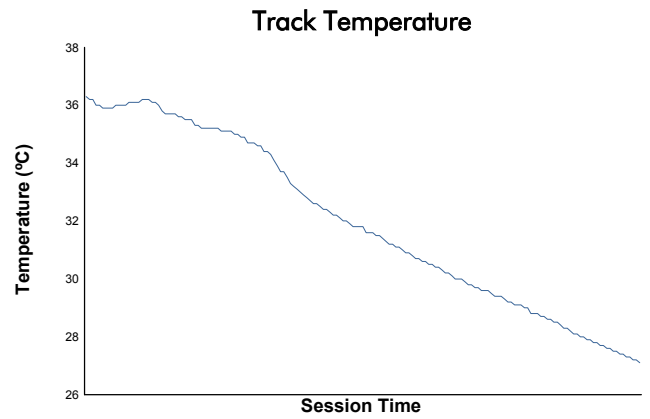

SPA SUMMER CLASSIC

Spa 3 Hours Race

Weather Report

Track Status: **DRY**