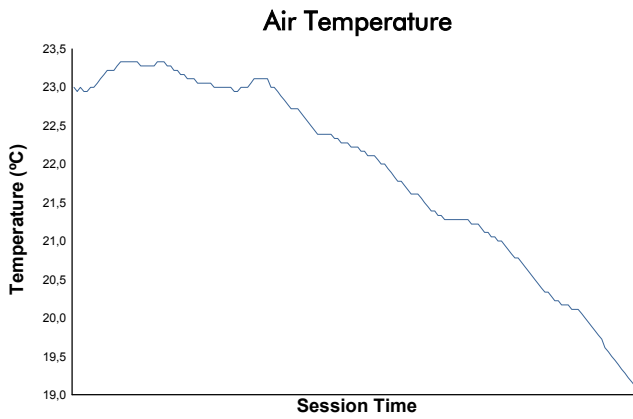

SPA SUMMER CLASSIC

Spa 3 Hours Race

Weather Report

Track Status: **DRY**