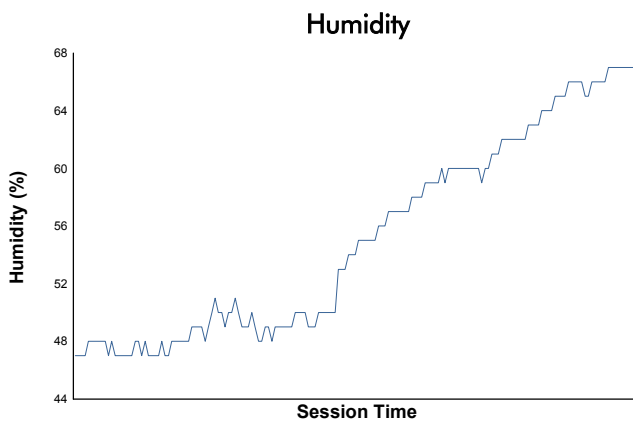

SPA SUMMER CLASSIC

Spa 3 Hours Race

Weather Report

Track Status: **DRY**