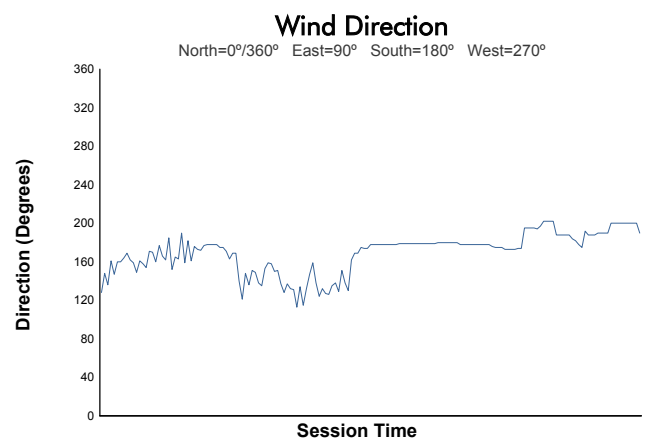

SPA SUMMER CLASSIC

Spa 3 Hours Race

Weather Report

Track Status: **DRY**