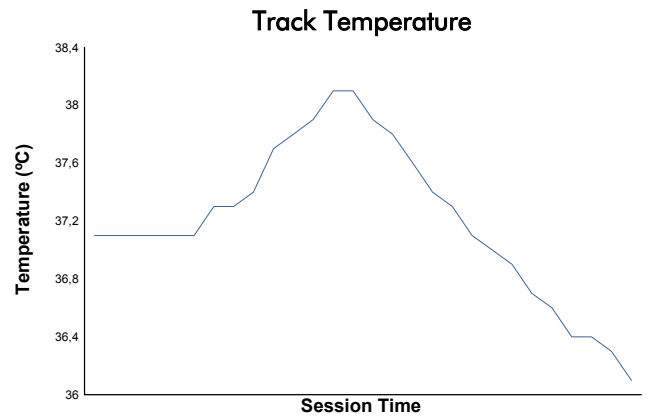

SPA SUMMER CLASSIC

Colmore YTCC

Race 3

Weather Report

Track Status: **DRY**