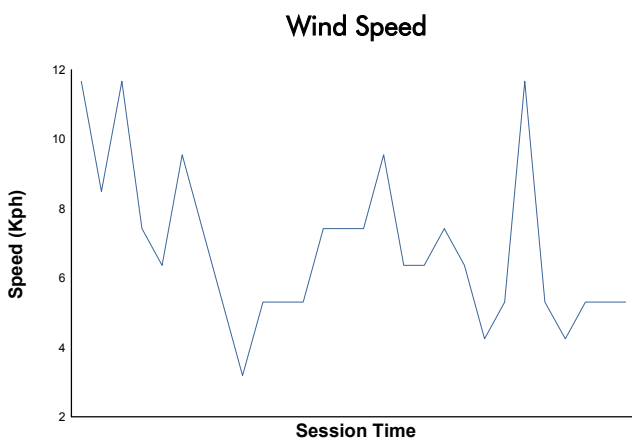

SPA SUMMER CLASSIC

Colmore YTCC

Race 3

Weather Report

Track Status: **DRY**