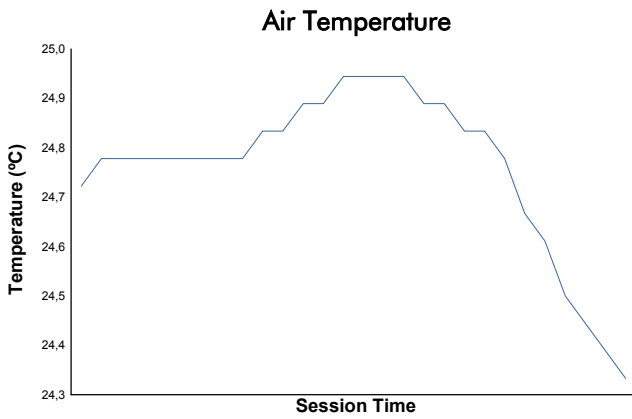

SPA SUMMER CLASSIC

Colmore YTCC

Race 3

Weather Report

Track Status: **DRY**