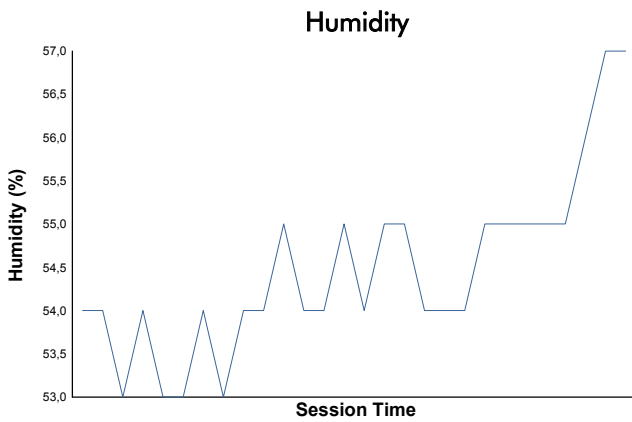

SPA SUMMER CLASSIC

Colmore YTCC

Race 3

Weather Report

Track Status: **DRY**