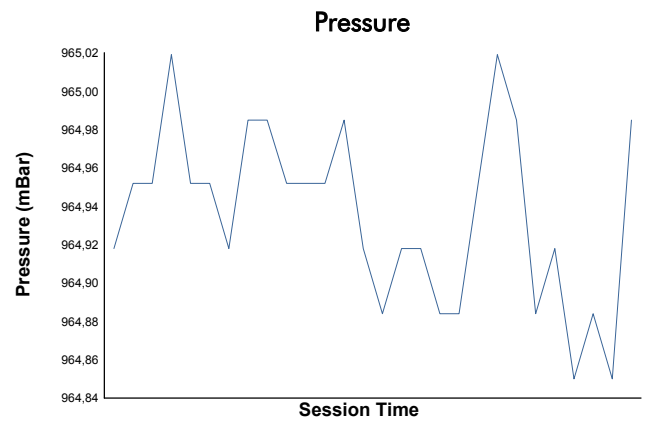

SPA SUMMER CLASSIC

Colmore YTCC

Race 3

Weather Report

Track Status: **DRY**