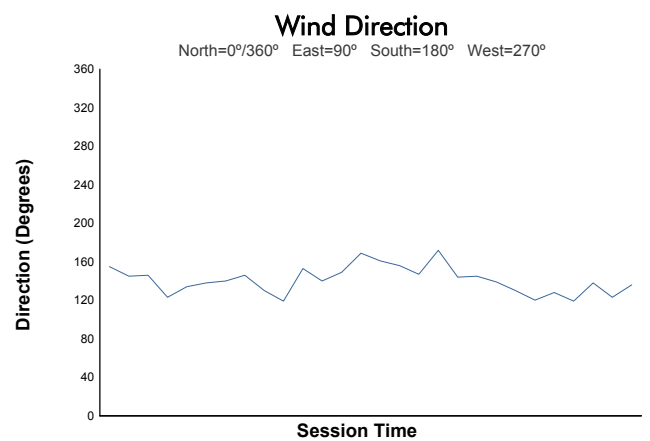

SPA SUMMER CLASSIC

Colmore YTCC

Race 3

Weather Report

Track Status: **DRY**