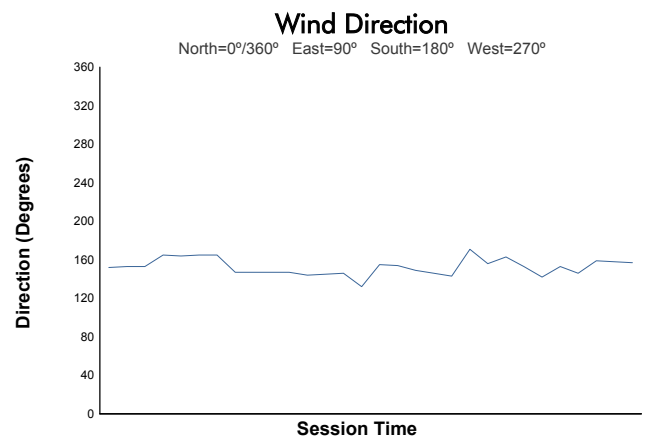

## Weather Report

Track Status: **DRY**