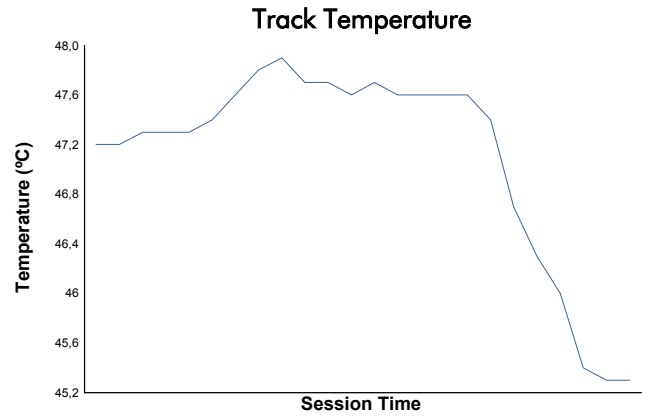

SPA SUMMER CLASSIC
Colmore YTCC
Race 1
Weather Report

Track Status: **DRY**