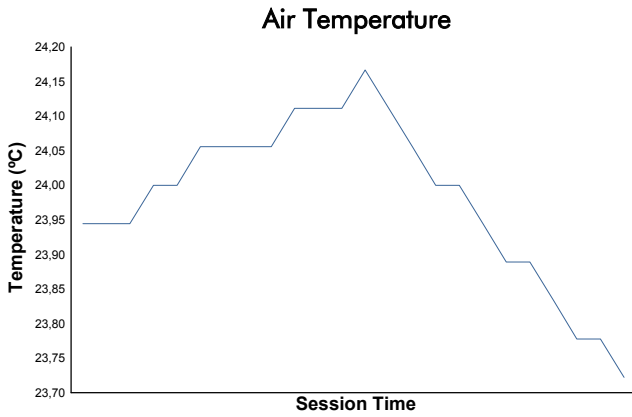

SPA SUMMER CLASSIC
Colmore YTCC
Race 1
Weather Report

Track Status: **DRY**