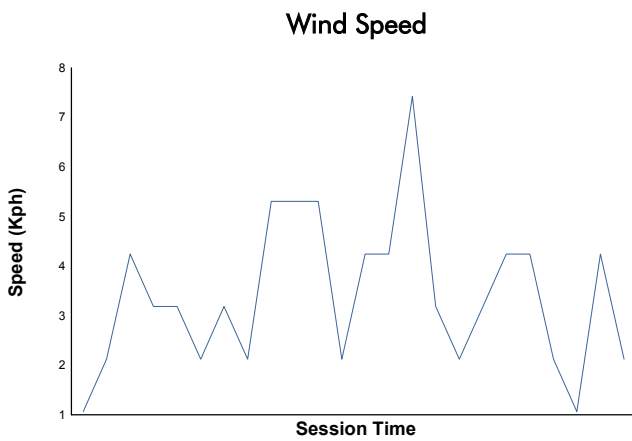

SPA SUMMER CLASSIC
Colmore YTCC
Race 1
Weather Report

Track Status: **DRY**