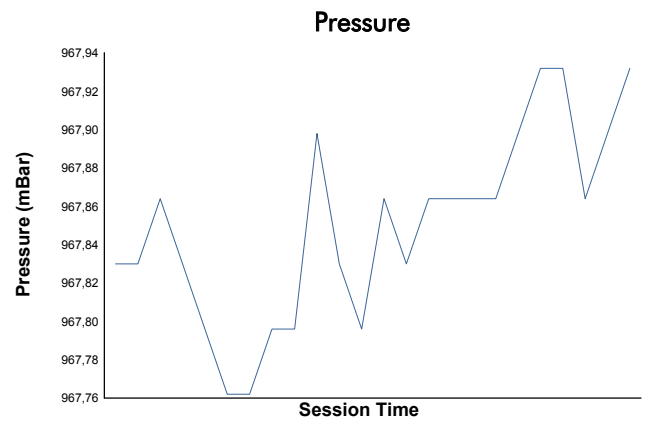

SPA SUMMER CLASSIC
Colmore YTCC
Race 1
Weather Report

Track Status: **DRY**