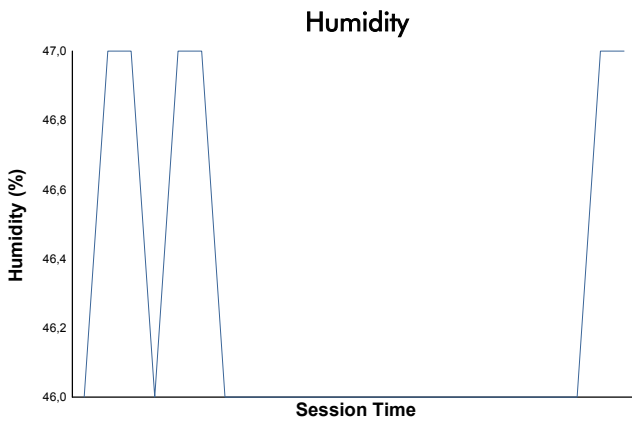

SPA SUMMER CLASSIC
Colmore YTCC
Race 1
Weather Report

Track Status: **DRY**