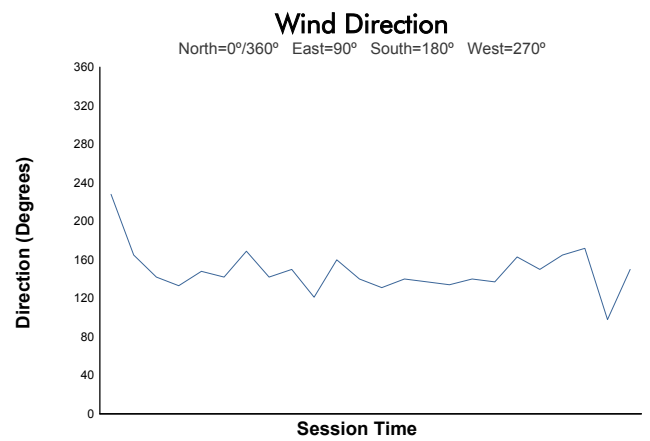

SPA SUMMER CLASSIC
Colmore YTCC
Race 1
Weather Report

Track Status: **DRY**