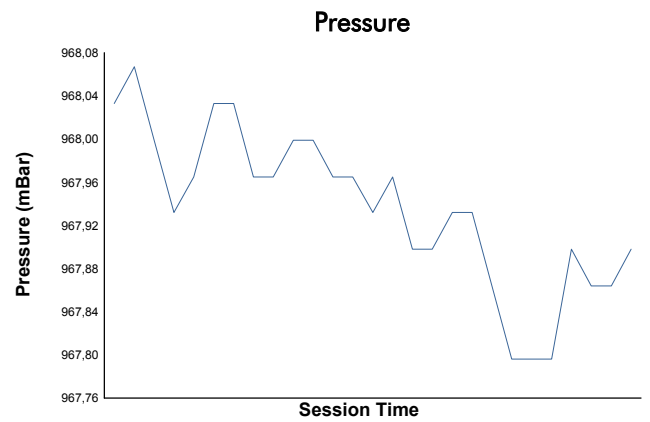

SPA SUMMER CLASSIC
 Belcar Historic Cup
 Qualifying
 Weather Report

Track Status: **DRY**