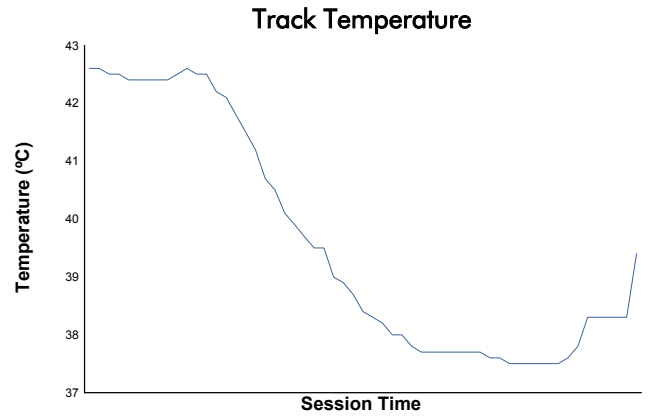

SPA SUMMER CLASSIC
NK HTGT & Triumph Competition & British HTGT
Race

Weather Report

Track Status: **DRY**