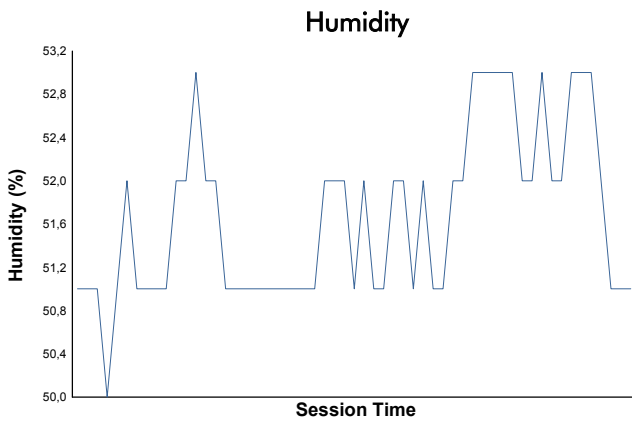

SPA SUMMER CLASSIC
NK HTGT & Triumph Competition & British HTGT
Race

Weather Report

Track Status: **DRY**