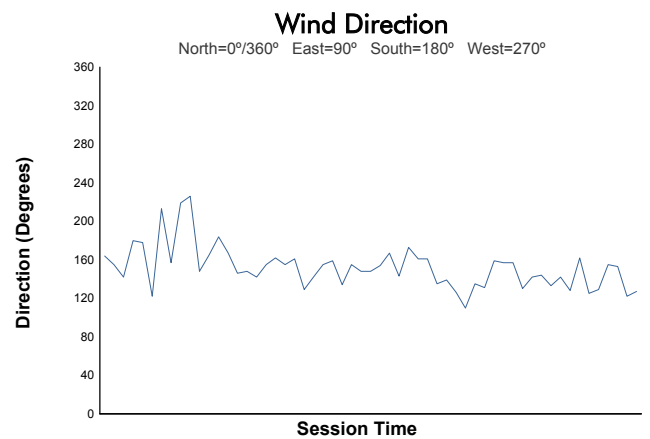

SPA SUMMER CLASSIC
NK HTGT & Triumph Competition & British HTGT
Race

Weather Report

Track Status: **DRY**