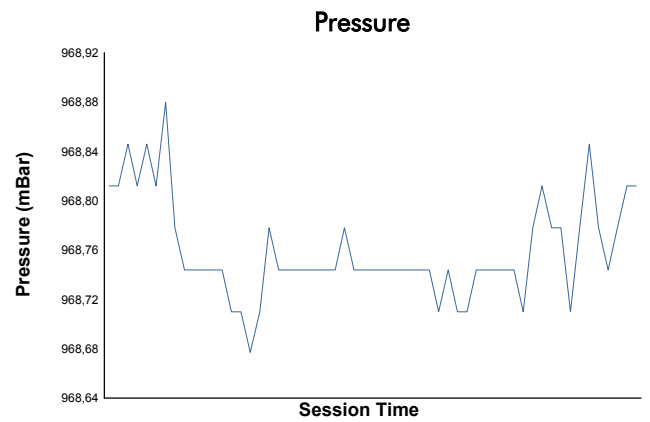

SPA SUMMER CLASSIC
NK HTGT & Triumph Competition & British HTGT
Race

Weather Report

Track Status: **DRY**