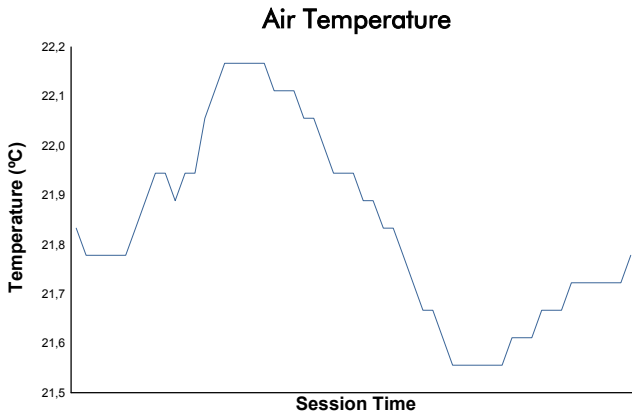

SPA SUMMER CLASSIC
NK HTGT & Triumph Competition & British HTGT
Race

Weather Report

Track Status: **DRY**