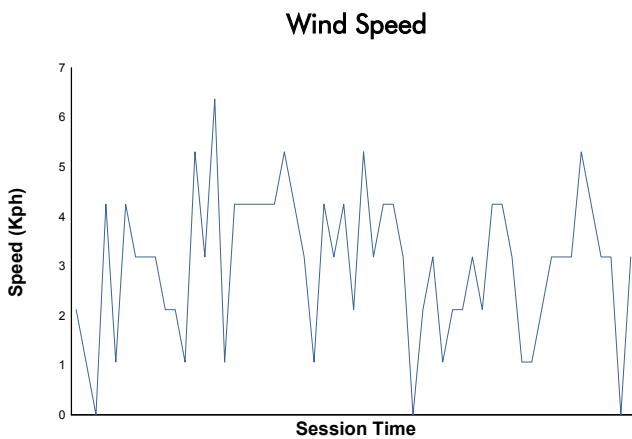

SPA SUMMER CLASSIC
NK HTGT & Triumph Competition & British HTGT
Race

Weather Report

Track Status: **DRY**