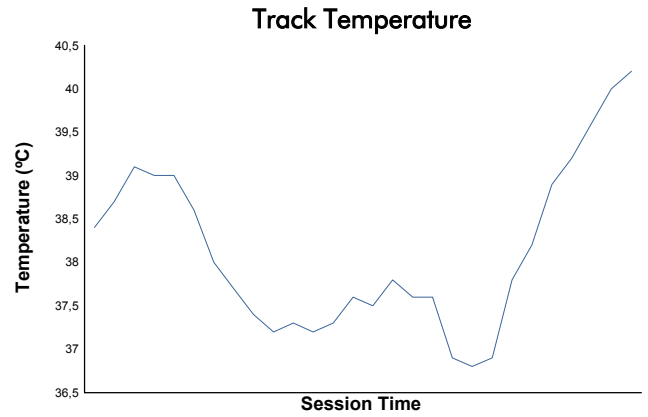

SPA SUMMER CLASSIC
 Autopassion YTCC
 Race 1
 Weather Report

Track Status: **DRY**