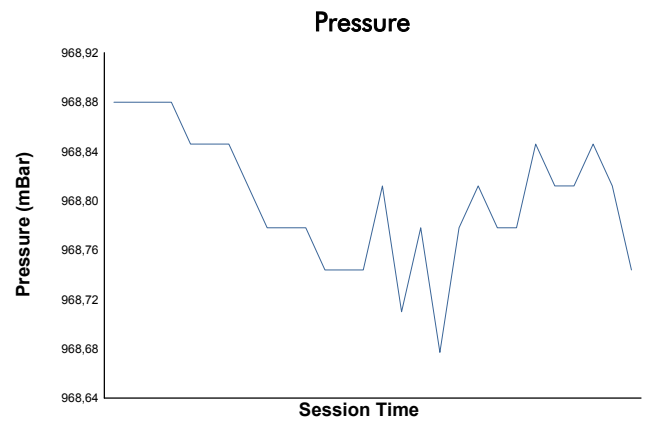

SPA SUMMER CLASSIC
 Autopassion YTCC
 Race 1
 Weather Report

Track Status: **DRY**