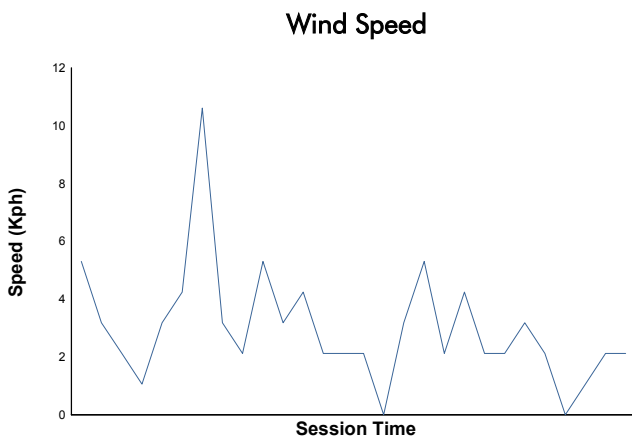

SPA SUMMER CLASSIC
 Autopassion YTCC
 Race 1
 Weather Report

Track Status: **DRY**