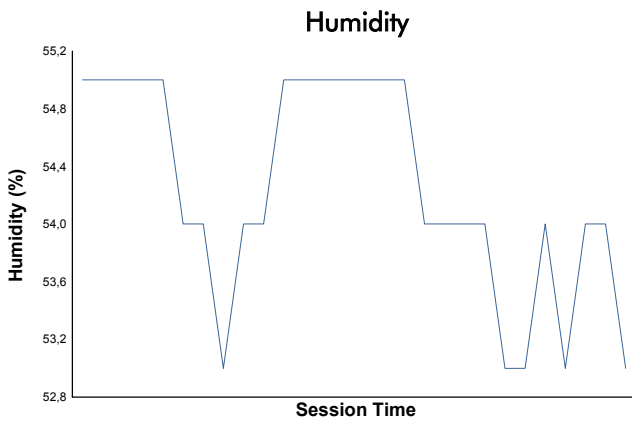

SPA SUMMER CLASSIC
 Autopassion YTCC
 Race 1
 Weather Report

Track Status: **DRY**