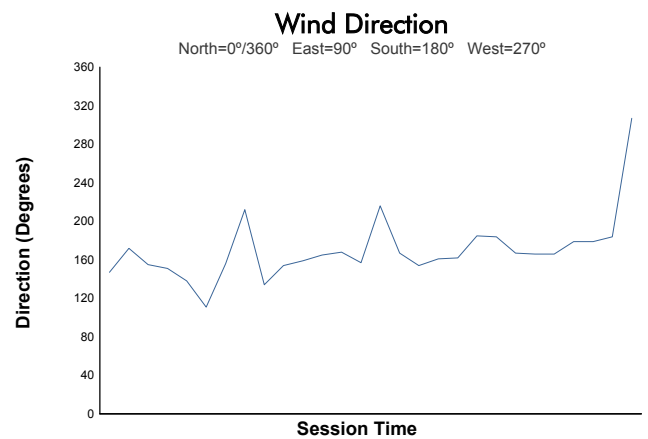

SPA SUMMER CLASSIC
 Autopassion YTCC
 Race 1
 Weather Report

Track Status: **DRY**