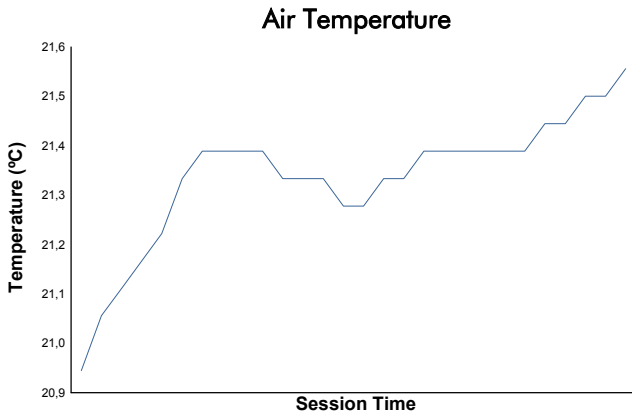

SPA SUMMER CLASSIC
 Autopassion YTCC
 Race 1
 Weather Report

Track Status: **DRY**