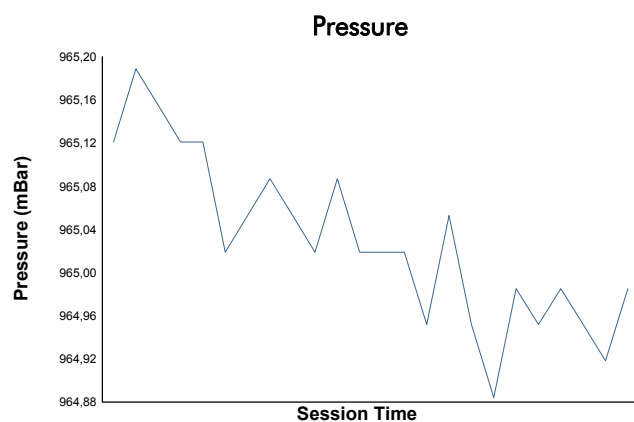

SPA SUMMER CLASSIC

NK GT&TC

Race 2

Weather Report

Track Status: **DRY**