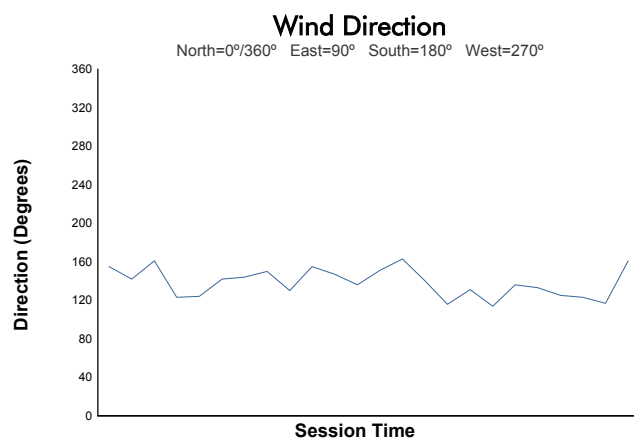

SPA SUMMER CLASSIC

NK GT&TC

Race 2

Weather Report

Track Status: **DRY**