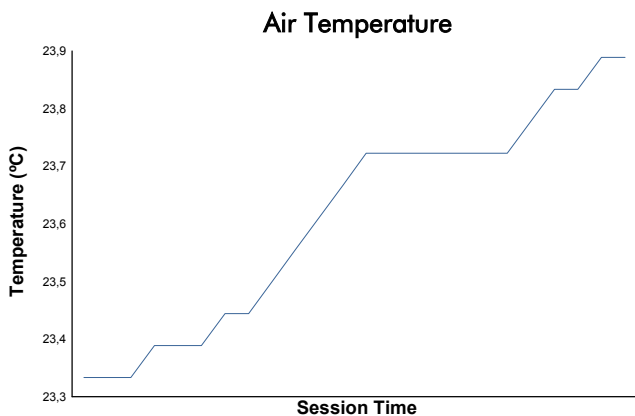

SPA SUMMER CLASSIC

NK GT&TC

Race 2

Weather Report

Track Status: **DRY**