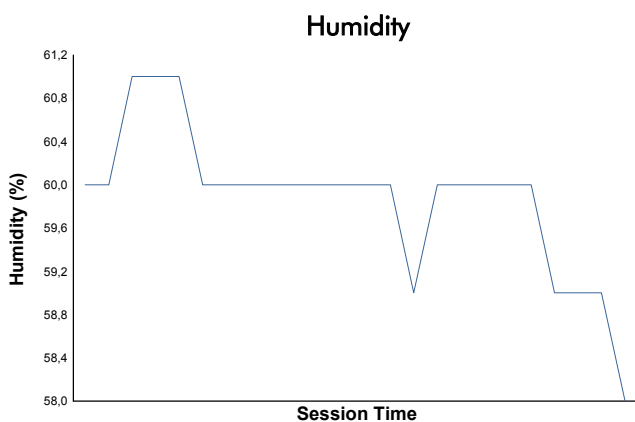

SPA SUMMER CLASSIC

NK GT&TC

Race 2

Weather Report

Track Status: **DRY**